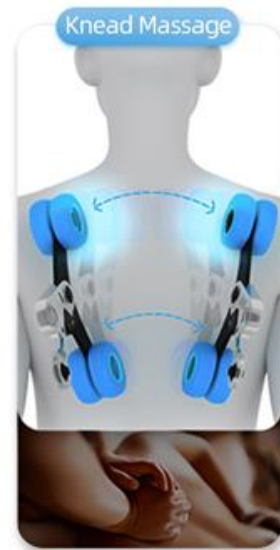

## Full Body Massage

iRest A306 Full body Massage Chair which features 3D rollers, air massage, zero gravity, foot rollers, back heating and body scan at an affordable price.

## AI Voice Control

Easy control your massage by simply telling the A306 your program selection.

## Smart 3D Rollers

The A306 is equipped with soft quad style rollers to mimic the feel of human thumb, thereby enhancing the massage experience. The rolling manipulation helps dredge the main meridians on the back, acanthus, forehead and the top of the head, along which the acupuncture points are distributed, to clear the collateral channels.