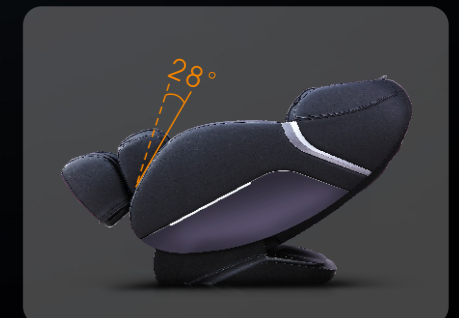

LINKAGE ARMREST

Armrest can automatically slide according to the backrest tilt degree. When the chair is under being adjusted condition, the users can massage the hand and waist in a natural posture.