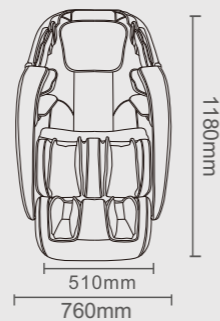

A303-6
INTELLIGENT MASSAGE CHAIR

Product Specification And Parameter

Product Model: A303-6	Rated Voltage: 220-240V~	Rated Power: 120W
Net Weight: 83KG	Gross Weight: 102KG	Rated Frequency: 50Hz
Safety Design: Class I	Air Pressure: 0.02-0.028MPa	Noise: < 60dB
Standby Power: 0.1-1W	Maximum Load Of Backrest: 90KG	QTY: 24PCS/20FT 50PCS/40GP 50PCS/40HQ

3 LEVELS OF MASSAGE WIDTH ADJUSTABLE

The S shape massage structures in backrest were designed according to human body engineering principle, make back massage close-fitting in place. 6~21 cm width has 3 levels adjustable for wide, middle and narrow.