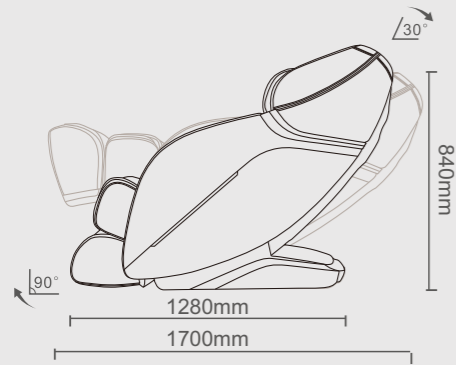

A303-6
INTELLIGENT MASSAGE CHAIR

Product Specification And Parameter

Product Model: A303-6	Rated Voltage: 220-240V~	Rated Power: 120W
Net Weight: 83KG	Gross Weight: 102KG	Rated Frequency: 50Hz
Safety Design: Class I	Air Pressure: 0.02-0.028MPa	Noise: < 60dB
Standby Power: 0.1-1W	Maximum Load Of Backrest: 90KG	QTY: 24PCS/20FT 50PCS/40GP 50PCS/40HQ

A303-6
INTELLIGENT MASSAGE CHAIR

A303-6
HAVE A COMFORTABLE LIFE

INTELLIGENT MECHANICAL MASSAGE HANDS

Intelligent mechanical massage hands continuing gather curve data on the back and imitate professional masseur massage skill to realize multidimensional and aspect stereo massage. Intelligent massage hands imitate professional massagist method to do the following massage action: knead, squeeze, flap, press, push, hold, swing and twist. So the mechanical hands can do effective massage to human cervical vertebra thoracic vertebra and lumbar vertebra. This method can guarantee back can get even strength massage, can compared with professional massagist method, refresh yourself and relieve your fatigue.

ONE BUTTON RECLINE

The chair designed innovative space-saving structure, which can save 60-80cm space in back.

MULTIPLE POSITIONS MASSAGE

Offer accurate massage to different points by measuring shoulder height and back width, so as to make sure that all bodies can enjoy massage.

3 LEVELS OF MASSAGE WIDTH ADJUSTABLE

The S shape massage structures in backrest were designed according to human body engineering principle, make back massage close-fitting in place. 6~21 cm width has 3 levels adjustable for wide, middle and narrow.