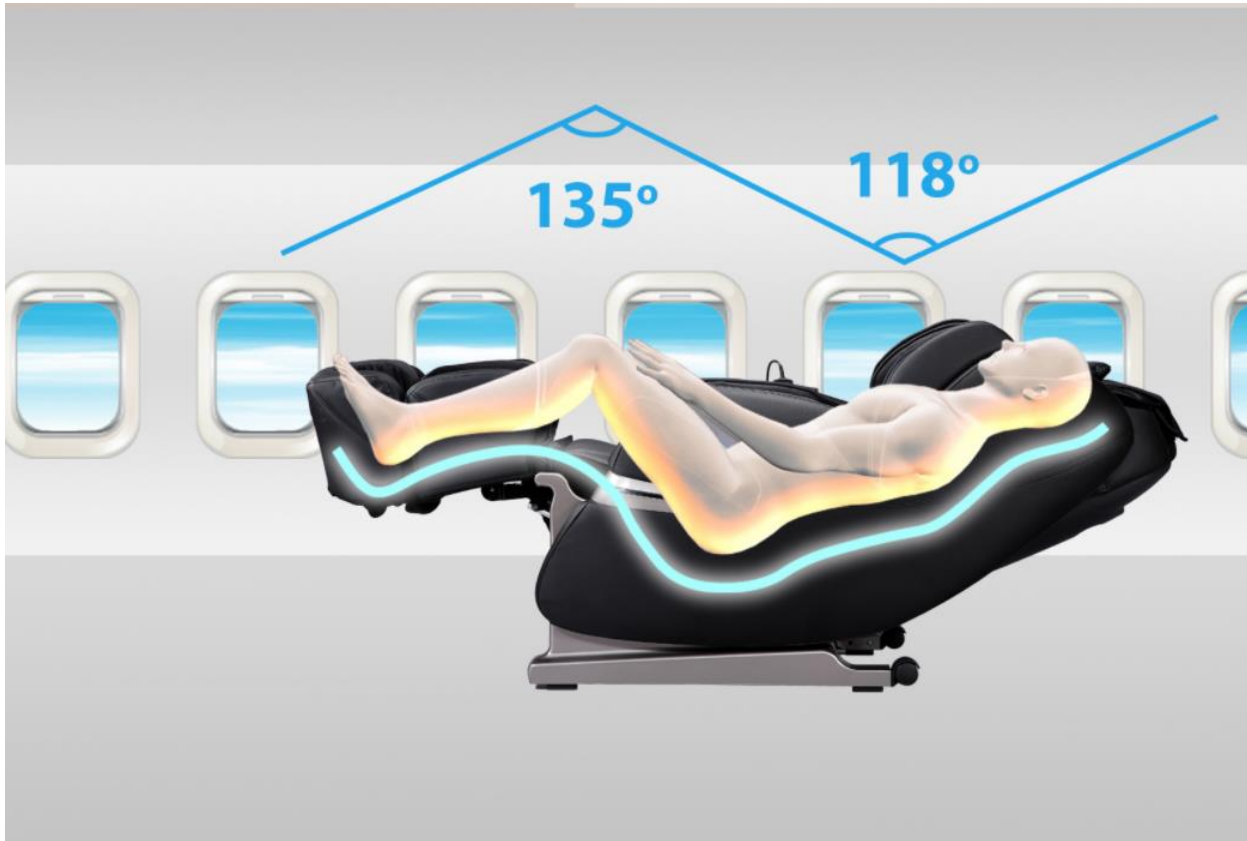

Zero Gravity

There are 3 stages of zero gravity, the 3rd being more reclined. When reclined fully, your legs are higher than your heart level, resulting in therapeutic effects that are incredibly effective and may be felt immediately.