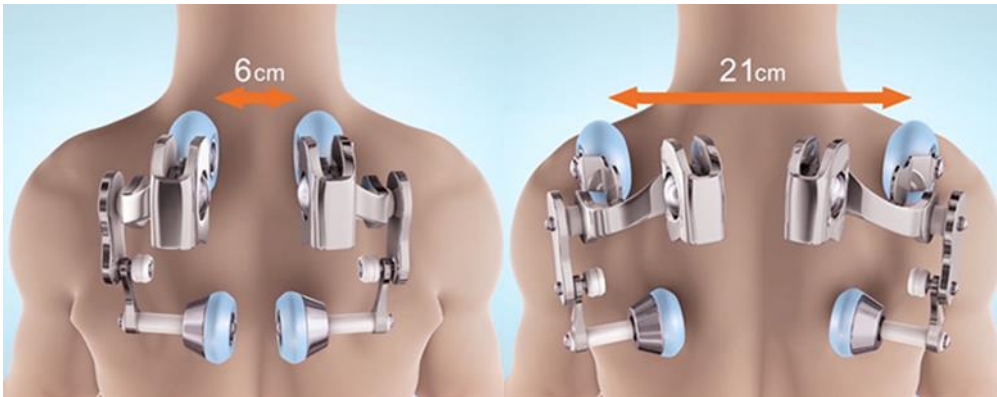

Intelligent mechanical hands

Intelligent mechanical massage hands constantly collect data on the curve of the back, emulating massage techniques employed by professional massage therapists, in order to offer you a stereo, multidimensional aspect massage. The intelligent massage hands emulate the methods used by professional massage therapists, in order to perform the following types of massage: kneading, squeezing, flapping, pressure, pushing, gripping, swinging and twisting.

The intelligent mechanical massage hands can move up and down on the neck, shoulders, back, and waist. They can automatically induce the specific curve of the human back, with a width range of 21 cm and a back range of 135 cm, which covers the entire back. The width can be adjusted from 6 to 21 cm, with three width options.