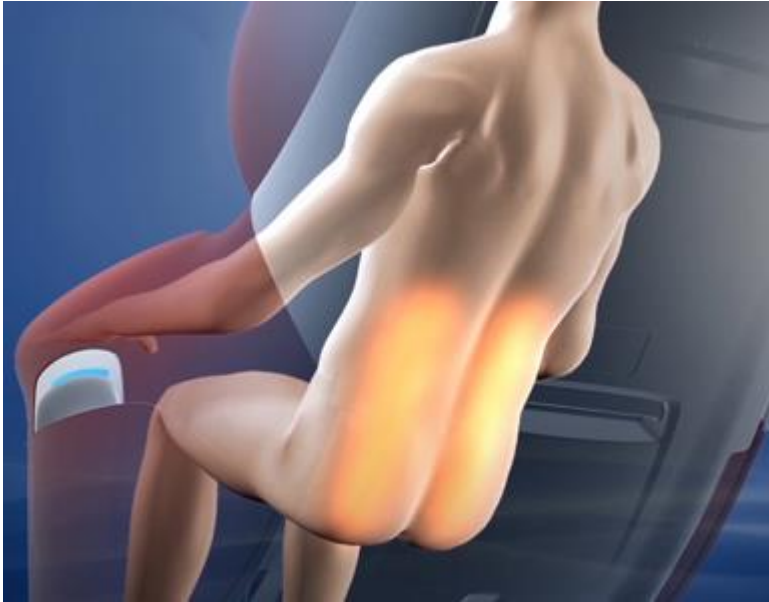

Carbon Fibre Heating

Heat is provided to the lower lumbar region of the spine which helps relieve lower back tension and relax the underlying muscles and joints