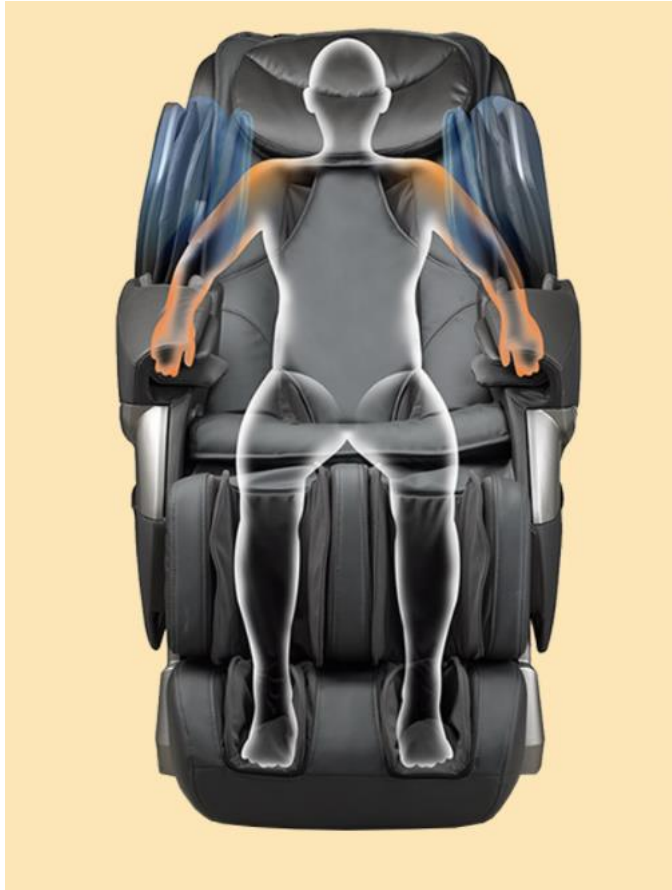

Full Body Air Compression Massage

The air bags offer a compression massage to the neck, shoulder, arms, thighs, calves, and feet. In the manual settings, you can independently turn on and off any region of the airbags.