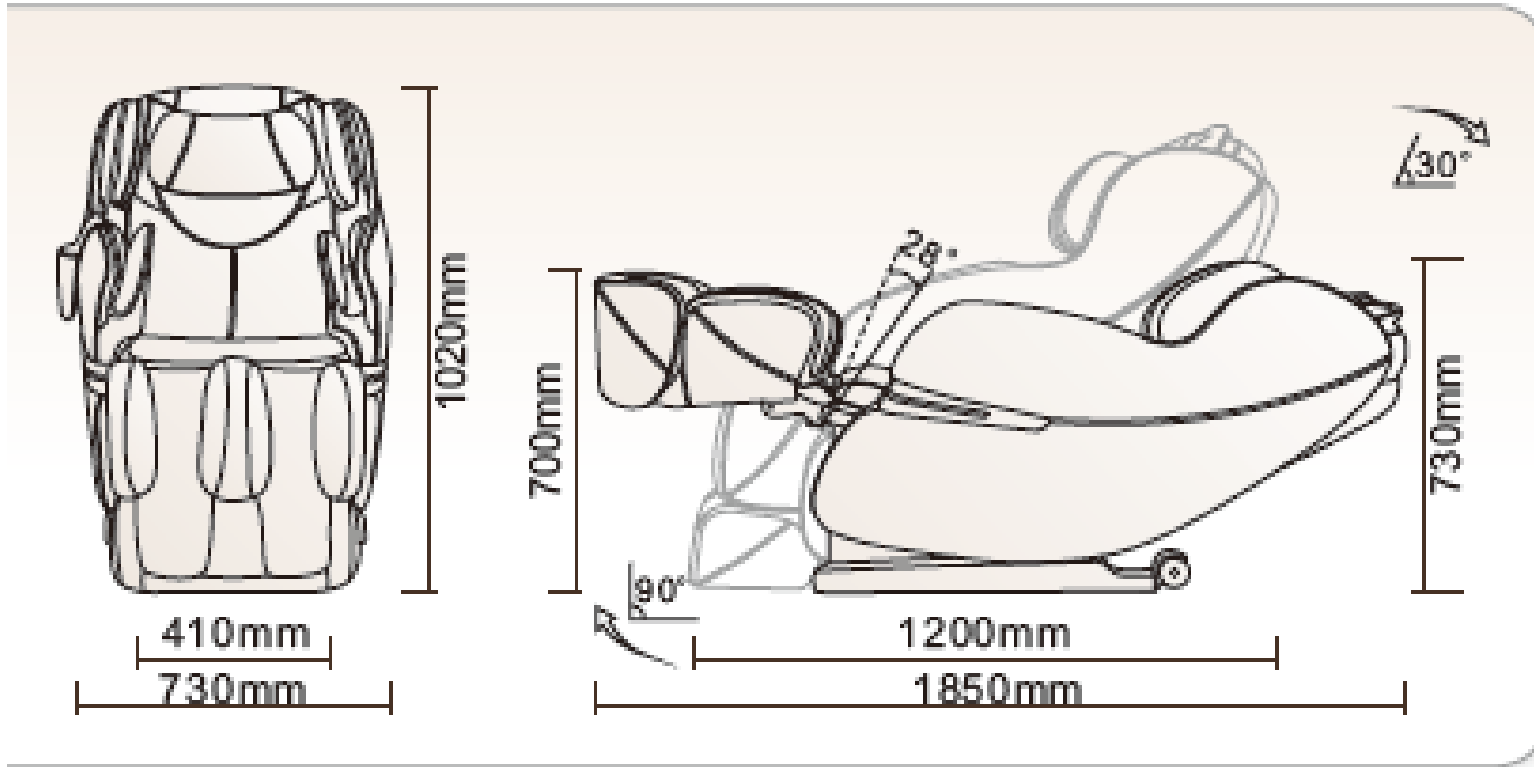

## Extendable Footrest

The calf and foot massager can be adjusted according to each person's leg length.

- Model A188
- Massage Robot 2D Rollers
- Rated Voltage 110V ~ 60Hz
- Rated Power 120W
- Maximum Load Weight 330 Lb
- Recommended Height Range 6'3"
- Auto Time 15/20/25/30 Minutes
- Total Airbags 38
- Recline Angle 90-170 Degree
- Gross Weight 155 lb
- Shipping Box Dimensions 40\*20\*13  
48\*23\*11  
42\*24\*19
- Product Size 47.25" x 32.28" x 40.16"
- Required Recline Clearance 2.9"