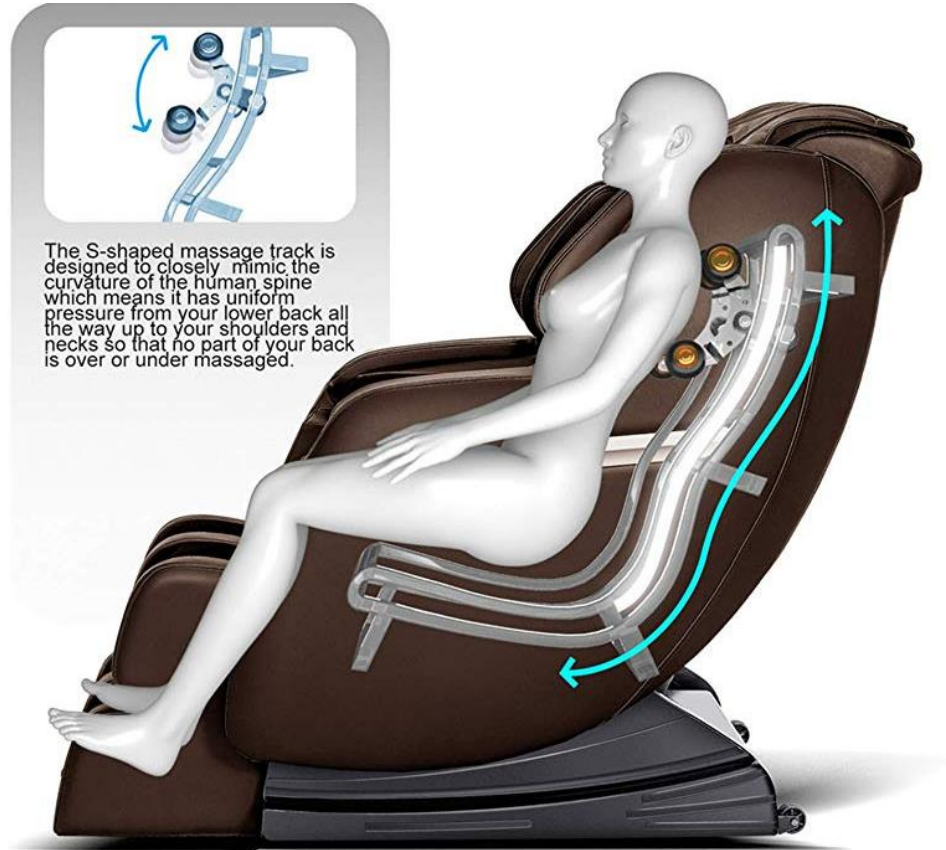

## Auto Body Scan System

Auto body scan refers to your body height, weight and spine data detection, then adjust a proper massage position to match your neck, back, waist and so on. The smart system scans your back and delivers a message that contours the unique spine curve of each individual user of the chair.

## Intelligent mechanical hands

Intelligent mechanical massage hands constantly collect data on the curve of the back, emulating massage techniques employed by professional massage therapists, in order to offer you a stereo, multidimensional aspect massage. The intelligent massage hands emulate the methods used by professional massage therapists, in order to perform the following types of massage: kneading, squeezing, flapping, pressure, pushing, gripping, swinging and twisting.

The intelligent mechanical massage hands can move up and down on the neck, shoulders, back, and waist. They can automatically induce the specific curve of the human back, with a width range of 21 cm and a back range of 135 cm, which covers the entire back. The width can be adjusted from 6 to 21 cm, with three width options.

## S-Track

The S-shaped curve that supports the body involves a combination of back massage structures and human engineering principles, so that you may enjoy a highly accurate back massage. It provides support to both your neck and back, especially the lumbar area. This position increases the effects of massage as it enables each disc of our spine to individually separate and decompress, allowing nutrients to enter disc tissues.